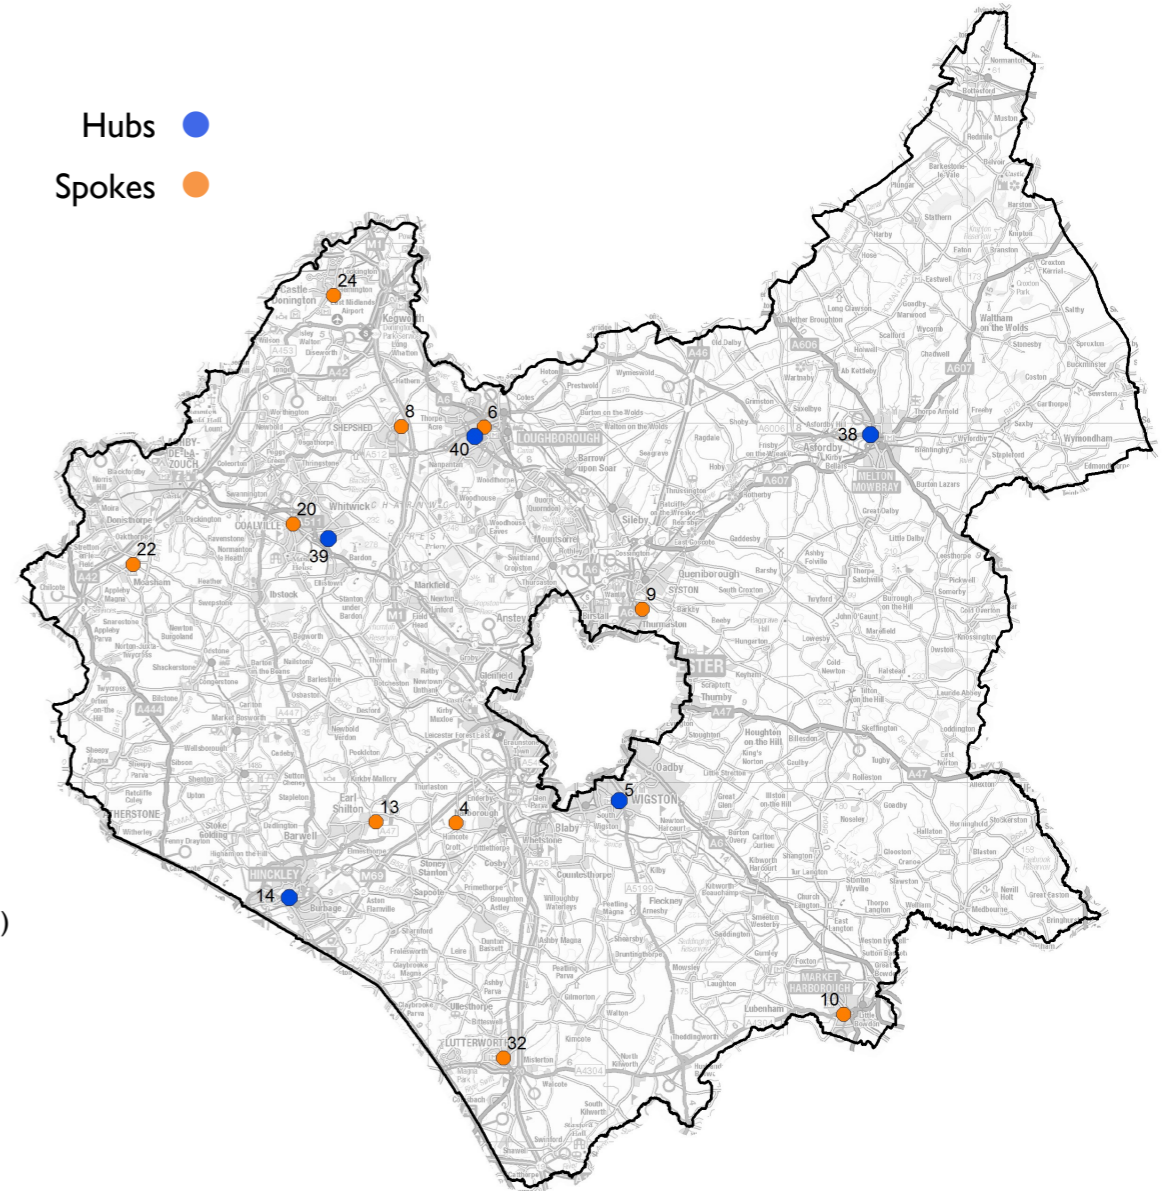

Early Help Service - Existing Service Buildings (40)

New Family Wellbeing Service - Proposed Service buildings (15)

ID	Name
1	Cobden
2	Shelthorpe
3	Warren Hills
4	Huncote
5	Wigston Magna
6	Loughborough West
7	Mountsorrel
8	Shepshed
9	Thurmaston
10	Market Harborough
11	Barwell
12	Desford
13	Earl Shilton
14	Hinckley East
15	Hinckley Westfield
16	Hinckley West
17	The Cove
18	The Edge
19	Ashby de le Zouch
20	Coalville
21	Ibstock
22	Measham
23	Moira
24	Northern Parishes (Castle Donnington)
25	Thringstone
26	Braunstone Town
27	Countesthorpe
28	South Wigston
29	Anstey
30	Broughton Astley
31	Fleckney
32	Lutterworth
33	Bushby
34	Bagworth
35	Vale of Belvoir
36	Fairmead
37	Market Harborough Young People's Centre
38	Venture House Youth Centre
39	Greenhill Youth Centre
40	Mountfields Lodge Youth Centre